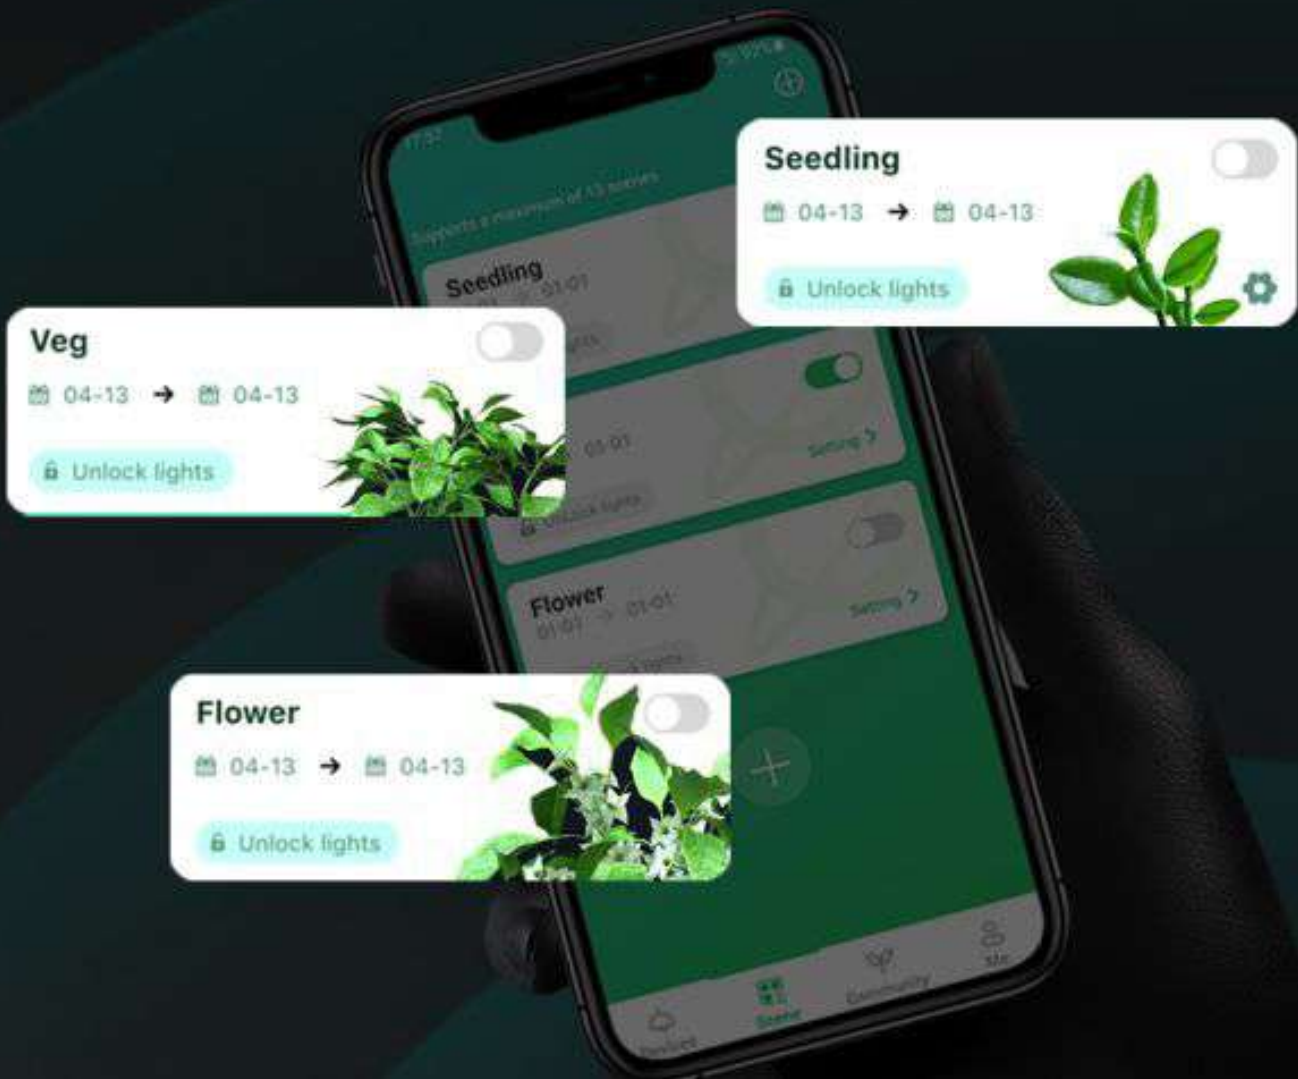

SMART GROW SYSTEM

Fully Automated with Smart App Control

MARSHYDRO

1st REVEAL

SMART LED GROW LIGHT

Easy mobile access via Bluetooth Or Wifi

YOUR TIME TO DO ITERATION

Replace The Dimming Controller
Let Your Running Mars Hydro Be Smart

PRE-CONFIGURED SMART PROGRAMMING

For easier cultivation work Independent growth schedules
from seed to harvest Precise control of light intensity and
duration down to the minute

MARS HYDRO USE TIP 1

Turn the light's dimmer box switch to "EXT" when using the APP to dim the light, so as to ensure the light brightness is accurate.