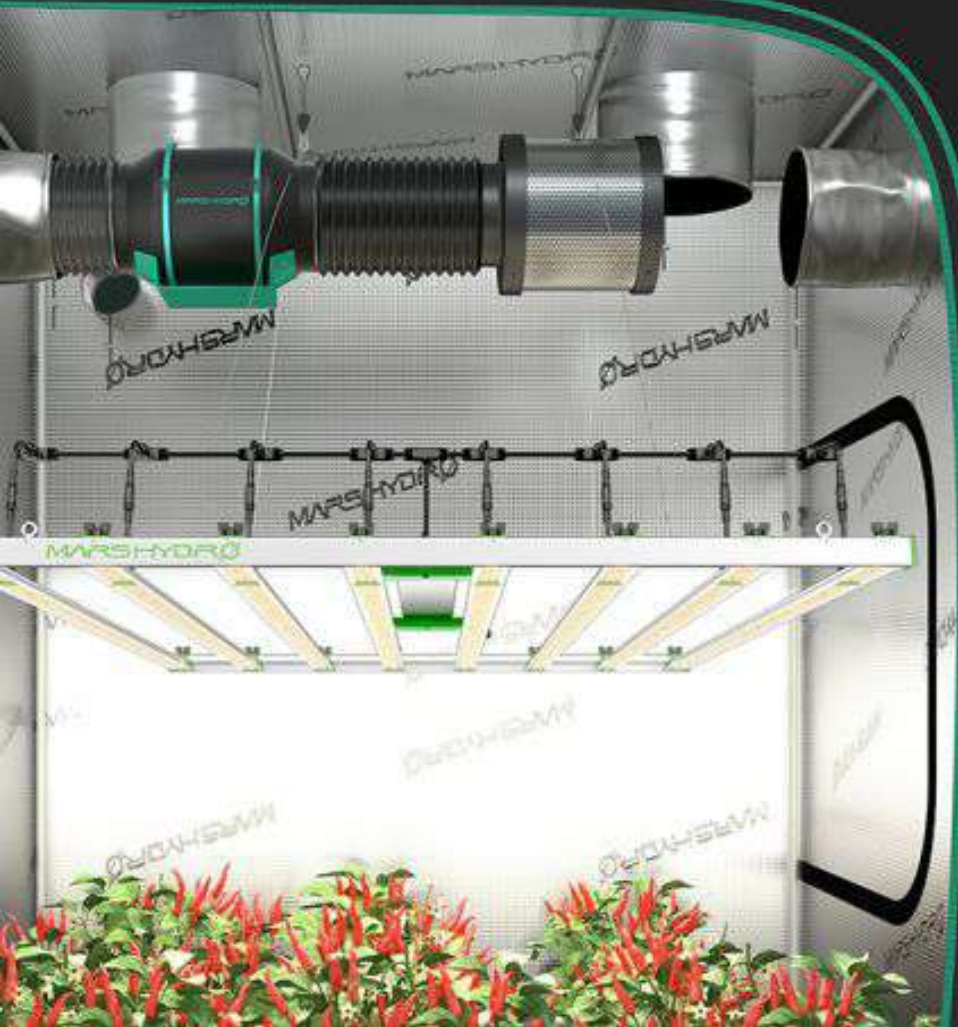

SMART GROW SYSTEM

Fully Automated with Smart App Control

MARSHYDRO

1st REVEAL

SMART LED GROW LIGHT

Easy mobile access via Bluetooth Or Wifi

YOUR TIME TO DO ITERATION

Replace The Dimming Controller
Let Your Running Mars Hydro Be Smart

PRE-CONFIGURED SMART PROGRAMMING

For easier cultivation work Independent growth schedules
from seed to harvest Precise control of light intensity and
duration down to the minute

MARS HYDRO USE TIP 1

Turn the light's dimmer box switch to "EXT" when using the APP to dim the light, so as to ensure the light brightness is accurate.