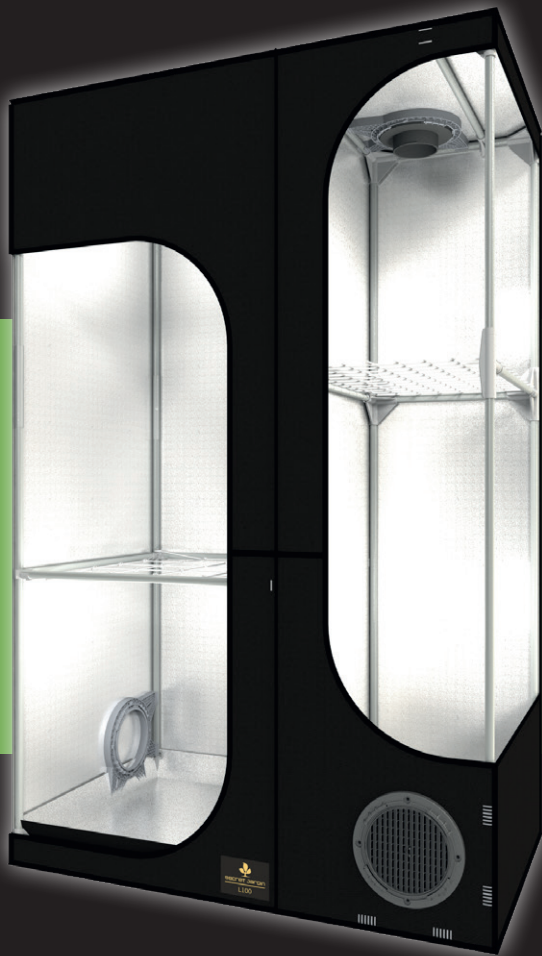

secret jardin

ASSEMBLY INSTRUCTIONS

LODGE R4.00

ACCESSORIES	p.3
STRUCTURE ASSEMBLY	p.4
CANVAS & ACCESSORIES ASSEMBLY	p.6
CONFIGURATION	p.8

L160

DUCTING FLANGE Ø16

Ducting Flange x4

Cutting Tool x1

GENERAL

Space Booster x1

WaterTray x2

WebIT x1

CableIT

L100 x15
L160 x30

- 8x T16-100
- 29x T16-60
- 5 x T16-40
- 4x T16-Link

4x Clips