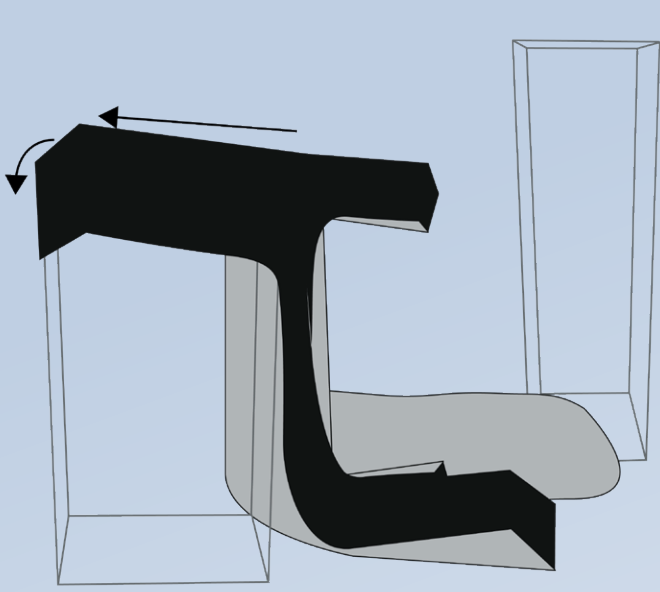

**Canvas & accessories
assembly p.6**

**SPACE BOOSTER, WEBIT,
DUCTING & CABLE FLANGES**

METRIC

HOBBY LODGE		WGT	HANDLING		LIGHTING		VOL	VENTILATION ADVISED					
REF	DESIGNATION	REV	Net	#	L	Weight	Advised	Advised	m3	HPs/HOT every 30-60s	LED/COLD every 1-2 min		
			kg		cm	Per Pole	HPS	LED		Extraction	Intake	Extraction	Intake
L100	Lodge 100 x 60 x 158 cm	R4.00	13,5	3	60	10 kg	HPS250W	1 LED200W	0,6	70 m3/h	-	35 m3/h	-
L160	Lodge 160 x 120 x 198 cm	R4.00	21,0	3	120	10 kg	HPS600W	3 LED200W	2,9	345 m3/h	173 m3/h	175 m3/h	-