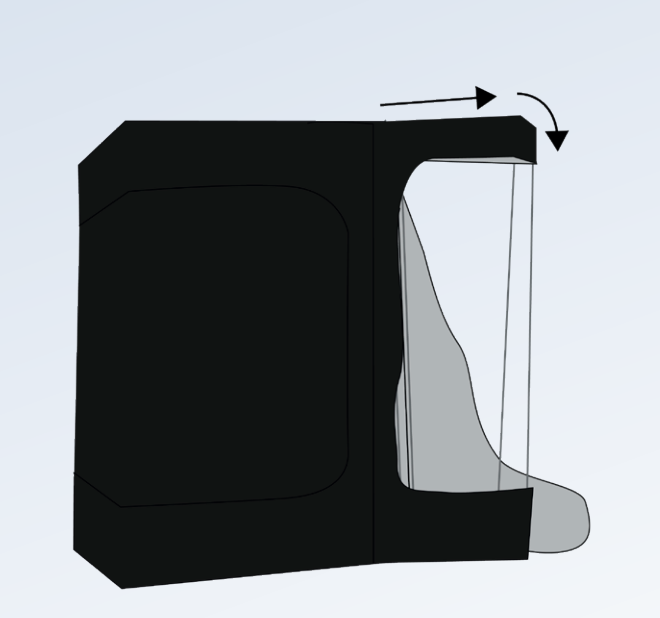

**Canvas & accessories
assembly p.6**

**SPACE BOOSTER, WEBIT,
DUCTING & CABLE FLANGES**

METRIC

HOBBY LODGE		WGT	HANDLING		LIGHTING		VOL	VENTILATION ADVISED					
REF	DESIGNATION	REV	Net	#	L	Weight	Advised	Advised	m3	HPs/HOT every 30-60s	LED/COLD every 1-2 min		
			kg		cm	Per Pole	HPS	LED		Extraction	Intake	Extraction	Intake
L100	Lodge 100 x 60 x 158 cm	R4.00	13,5	3	60	10 kg	HPS250W	1 LED200W	0,6	70 m3/h	-	35 m3/h	-
L160	Lodge 160 x 120 x 198 cm	R4.00	21,0	3	120	10 kg	HPS600W	3 LED200W	2,9	345 m3/h	173 m3/h	175 m3/h	-