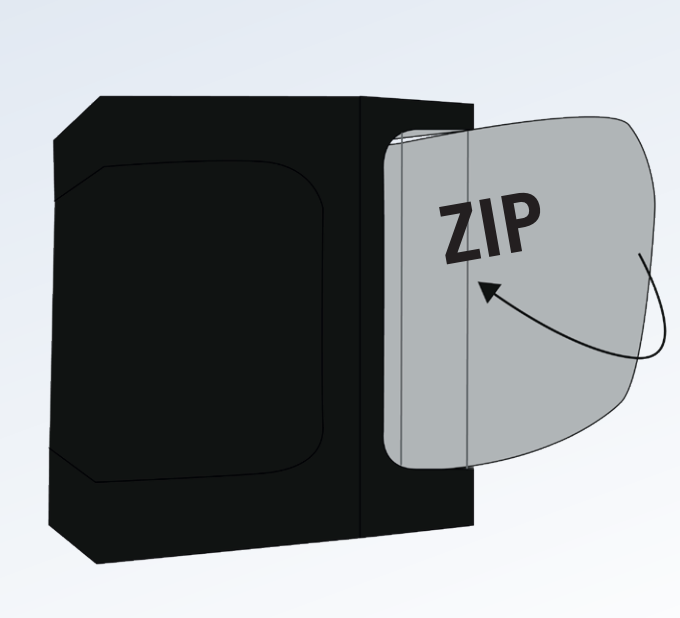

**Canvas & accessories
assembly p.6**

**SPACE BOOSTER, WEBIT,
DUCTING & CABLE FLANGES**

METRIC

HOBBY LODGE		WGT	HANDLING		LIGHTING		VOL	VENTILATION ADVISED					
REF	DESIGNATION	REV	Net	#	L	Weight	Advised	Advised	m3	HPs/HOT every 30-60s	LED/COLD every 1-2 min		
			kg		cm	Per Pole	HPS	LED		Extraction	Intake	Extraction	Intake
L100	Lodge 100 x 60 x 158 cm	R4.00	13,5	3	60	10 kg	HPS250W	1 LED200W	0,6	70 m3/h	-	35 m3/h	-
L160	Lodge 160 x 120 x 198 cm	R4.00	21,0	3	120	10 kg	HPS600W	3 LED200W	2,9	345 m3/h	173 m3/h	175 m3/h	-