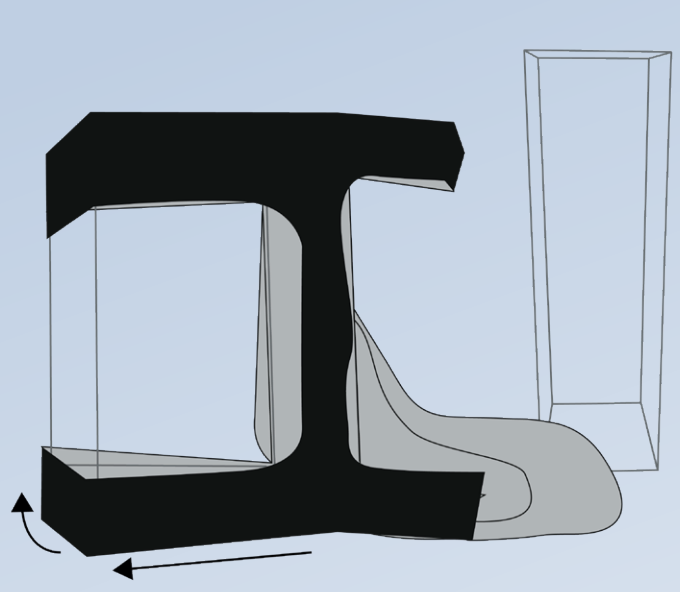

5 x T16-40

4x T16-Link

8x Clips

6x C16-H

16x C16-Y

2x C16-T

2x C16-K

4x C16-SB

**Canvas & accessories
assembly p.6**

**SPACE BOOSTER, WEBIT,
DUCTING & CABLE FLANGES**

METRIC

HOBBY LODGE		WGT	HANDLING		LIGHTING		VOL	VENTILATION ADVISED					
REF	DESIGNATION	REV	Net	#	L	Weight	Advised	Advised	m3	HPs/HOT every 30-60s	LED/COLD every 1-2 min		
			kg		cm	Per Pole	HPS	LED		Extraction	Intake	Extraction	Intake
L100	Lodge 100 x 60 x 158 cm	R4.00	13,5	3	60	10 kg	HPS250W	1 LED200W	0,6	70 m3/h	-	35 m3/h	-
L160	Lodge 160 x 120 x 198 cm	R4.00	21,0	3	120	10 kg	HPS600W	3 LED200W	2,9	345 m3/h	173 m3/h	175 m3/h	-