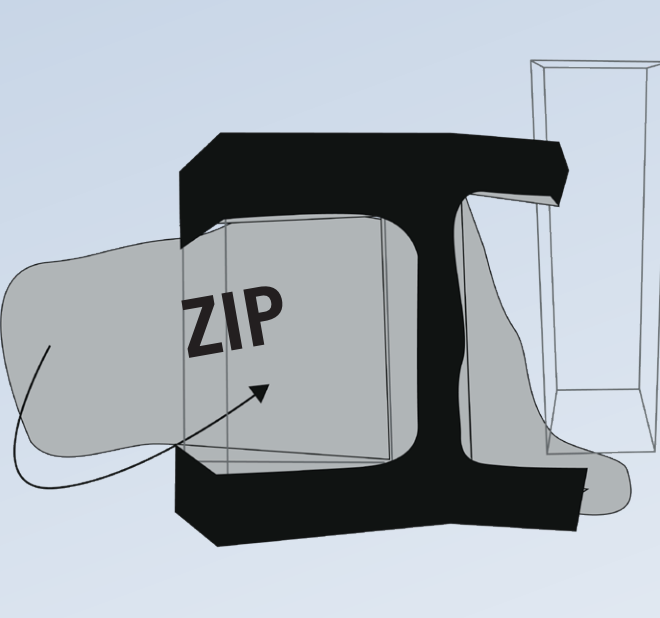

**Canvas & accessories
assembly p.6**

**SPACE BOOSTER, WEBIT,
DUCTING & CABLE FLANGES**

METRIC

HOBBY LODGE		WGT	HANDLING		LIGHTING		VOL	VENTILATION ADVISED					
REF	DESIGNATION	REV	Net	#	L	Weight	Advised	Advised	m3	HPs/HOT every 30-60s	LED/COLD every 1-2 min		
			kg		cm	Per Pole	HPS	LED		Extraction	Intake	Extraction	Intake
L100	Lodge 100 x 60 x 158 cm	R4.00	13,5	3	60	10 kg	HPS250W	1 LED200W	0,6	70 m3/h	-	35 m3/h	-
L160	Lodge 160 x 120 x 198 cm	R4.00	21,0	3	120	10 kg	HPS600W	3 LED200W	2,9	345 m3/h	173 m3/h	175 m3/h	-