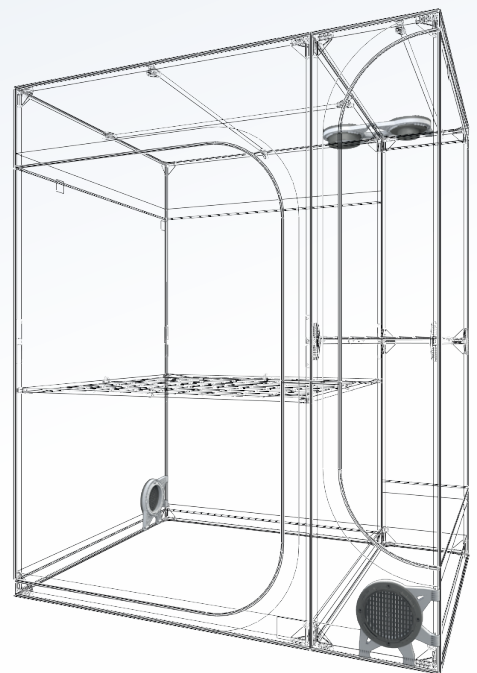

GENERAL

Space Booster x1

WaterTray x2

WebIT x1

CableIT

L100 x15
L160 x30

- 8x T16-100
- 29x T16-60
- 5 x T16-40
- 4x T16-Link

4x Clips

**Canvas & accessories
assembly p.6**

**SPACE BOOSTER, WEBIT,
DUCTING & CABLE FLANGES**

METRIC

HOBBY LODGE		WGT	HANDLING		LIGHTING		VOL	VENTILATION ADVISED					
REF	DESIGNATION	REV	Net	#	L	Weight	Advised	Advised	m3	HPs/HOT every 30-60s	LED/COLD every 1-2 min		
			kg		cm	Per Pole	HPS	LED		Extraction	Intake	Extraction	Intake
L100	Lodge 100 x 60 x 158 cm	R4.00	13,5	3	60	10 kg	HPS250W	1 LED200W	0,6	70 m3/h	-	35 m3/h	-
L160	Lodge 160 x 120 x 198 cm	R4.00	21,0	3	120	10 kg	HPS600W	3 LED200W	2,9	345 m3/h	173 m3/h	175 m3/h	-