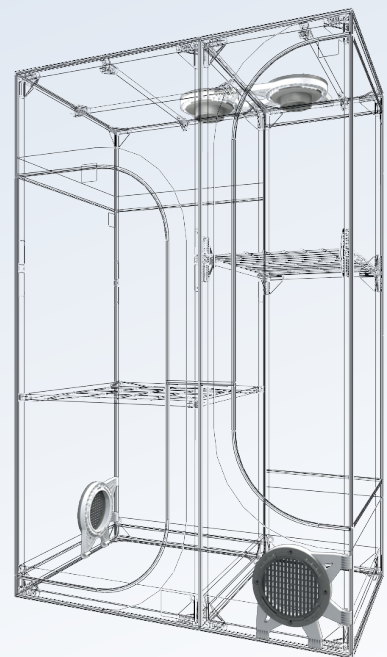

GENERAL

Space Booster x1

WaterTray x2

WebIT x1

CableIT

L100 x15
L160 x30

- 8x T16-100
- 29x T16-60
- 5 x T16-40
- 4x T16-Link

4x Clips

6x C16-H

16x C16-Y

2x C16-T

2x C16-K

4x C16-SB

Canvas & accessories
assembly p.6

21x T16-120

16x T16-100

**Canvas & accessories
assembly p.6**

**SPACE BOOSTER, WEBIT,
DUCTING & CABLE FLANGES**

METRIC

HOBBY LODGE		WGT	HANDLING		LIGHTING		VOL	VENTILATION ADVISED					
REF	DESIGNATION	REV	Net	#	L	Weight	Advised	Advised	m3	HPs/HOT every 30-60s	LED/COLD every 1-2 min		
			kg		cm	Per Pole	HPS	LED		Extraction	Intake	Extraction	Intake
L100	Lodge 100 x 60 x 158 cm	R4.00	13,5	3	60	10 kg	HPS250W	1 LED200W	0,6	70 m3/h	-	35 m3/h	-
L160	Lodge 160 x 120 x 198 cm	R4.00	21,0	3	120	10 kg	HPS600W	3 LED200W	2,9	345 m3/h	173 m3/h	175 m3/h	-