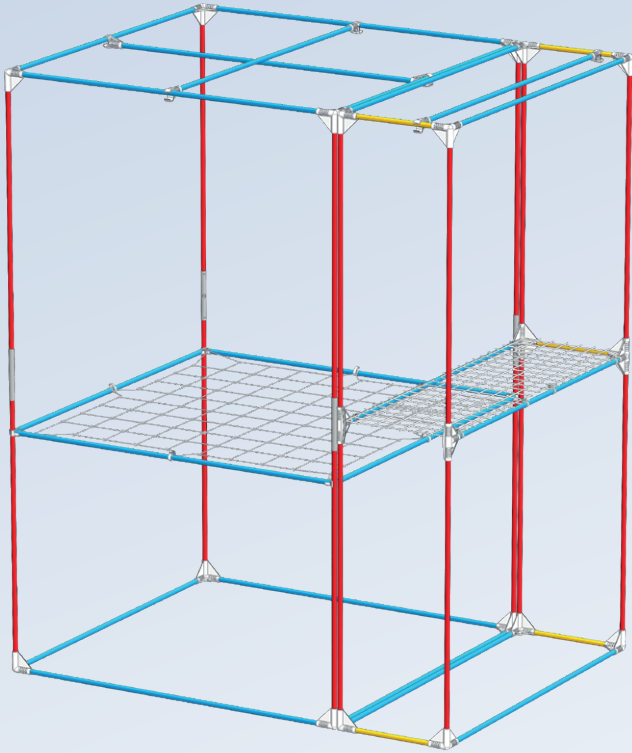

21x T16-120

16x T16-100

5 x T16-40

4x T16-Link

8x Clips

6x C16-H

16x C16-Y

2x C16-T

2x C16-K

4x C16-SB

**Canvas & accessories
assembly p.6**