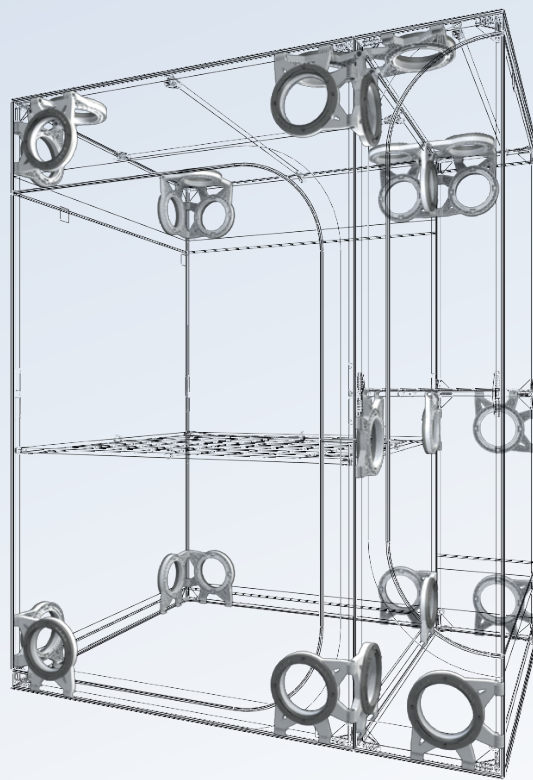

5 x T16-40

4x T16-Link

8x Clips

6x C16-H

16x C16-Y

2x C16-T

2x C16-K

4x C16-SB

**Canvas & accessories
assembly p.6**

**SPACE BOOSTER, WEBIT,
DUCTING & CABLE FLANGES**

METRIC

HOBBY LODGE		WGT	HANDLING		LIGHTING		VOL	VENTILATION ADVISED					
REF	DESIGNATION	REV	Net	#	L	Weight	Advised	Advised	m3	HPs/HOT every 30-60s	LED/COLD every 1-2 min		
			kg		cm	Per Pole	HPS	LED		Extraction	Intake	Extraction	Intake
L100	Lodge 100 x 60 x 158 cm	R4.00	13,5	3	60	10 kg	HPS250W	1 LED200W	0,6	70 m3/h	-	35 m3/h	-
L160	Lodge 160 x 120 x 198 cm	R4.00	21,0	3	120	10 kg	HPS600W	3 LED200W	2,9	345 m3/h	173 m3/h	175 m3/h	-