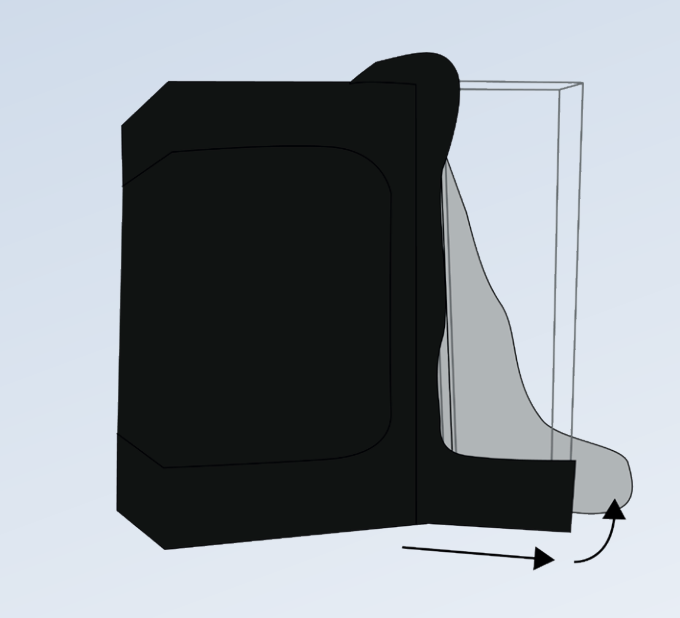

**Canvas & accessories
assembly p.6**

**SPACE BOOSTER, WEBIT,
DUCTING & CABLE FLANGES**

METRIC

HOBBY LODGE		WGT	HANDLING		LIGHTING		VOL	VENTILATION ADVISED					
REF	DESIGNATION	REV	Net	#	L	Weight	Advised	Advised	m3	HPs/HOT every 30-60s	LED/COLD every 1-2 min		
			kg		cm	Per Pole	HPS	LED		Extraction	Intake	Extraction	Intake
L100	Lodge 100 x 60 x 158 cm	R4.00	13,5	3	60	10 kg	HPS250W	1 LED200W	0,6	70 m3/h	-	35 m3/h	-
L160	Lodge 160 x 120 x 198 cm	R4.00	21,0	3	120	10 kg	HPS600W	3 LED200W	2,9	345 m3/h	173 m3/h	175 m3/h	-