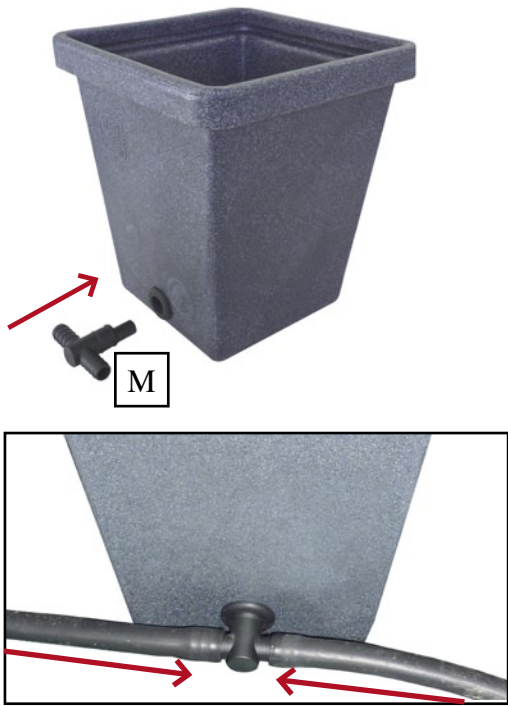

CONTROLLER ACS

4 WATERFARMS

pH & adjust EC control

WATERFARMS