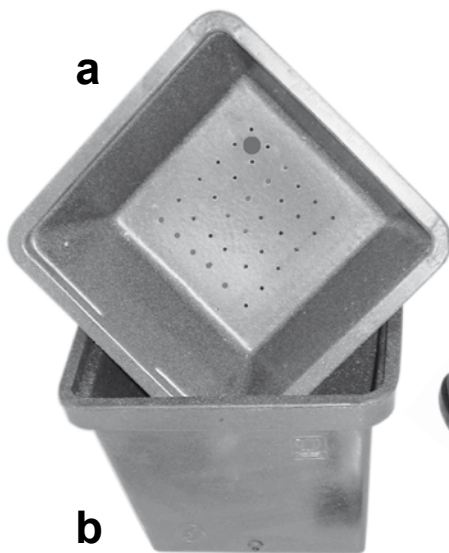

CONTROLLER ACS + 4 WATERFARMS

30,5 cm x 30,5 cm x 37 cm

A

30,5 cm x 30,5 cm x 33,5 cm

B

46 cm x 46 cm x 38 cm

C

GUARANTEED ONE YEAR

1	1	1	1	1
RE01008	RE02001	CV01003	IN01001	PM01008

1	1	1	1	3 (400 mm)	2 (600 mm)	1 (2 m)
EI01005	AL02001	FX11001	EI11003	EI01018	EI01019	EI01015

F

G

H

I

J

K

L

M

2	1	1	1	1	1	1	5
RA11009	EI01020	RA21001	EI01022	EI01021	JN01003	JN01004 + JN01006	RA32008

D

F

G

E1 + G

4	5	4	E		4	4
a = CU01003 - b = RE01001	C = JN01004	D = TU01020	5x E1 = RA31007	4x E3 = TU01022	F = EI01001	G = AL01009
			4x E2 = TU11012	4x E4 = AL01016