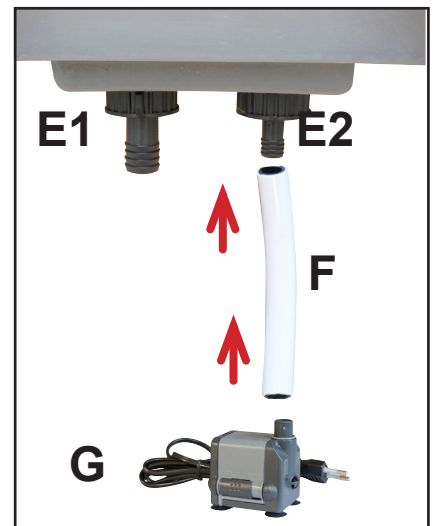

GRATIS

Flora Series
FloraGro 1/2 L
FloraMicro Hard Water 1/2 L
FloraMicro Soft Water 1/2 L
FloraBloom 1/2 L

A	B	C	D	E	F	G
CU09000	RE09000	JN01004 JN01006	TN01005	AL01025	AL11016	PM11058

C

D

⚠️ GUARANTEED ONE YEAR
YOUR PUMP IS GUARANTEED ONE YEAR FROM DATE OF PURCHASE.
It must not be opened or modified
KEEP YOUR INVOICE