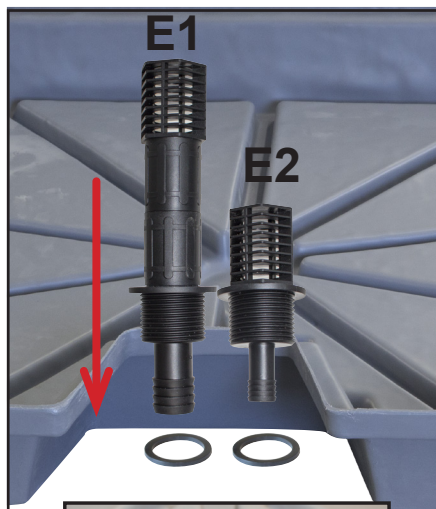

GRATIS

Flora Series
FloraGro 1/2 L
FloraMicro Hard Water 1/2 L
FloraMicro Soft Water 1/2 L
FloraBloom 1/2 L

A	B	C	D	E	F	G
CU09000	RE09000	JN01004 JN01006	TN01005	AL01025	AL11016	PM11058

C

D

⚠️ GUARANTEED ONE YEAR
YOUR PUMP IS GUARANTEED ONE YEAR FROM DATE OF PURCHASE.
It must not be opened or modified
KEEP YOUR INVOICE