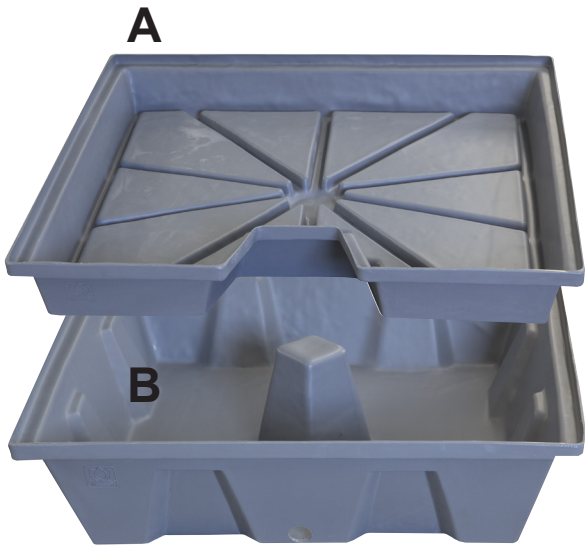

GRATIS

Flora Series
FloraGro 1/2 L
FloraMicro Hard Water 1/2 L
FloraMicro Soft Water 1/2 L
FloraBloom 1/2 L

A	B	C	D	E	F	G
CU09000	RE09000	JN01004 JN01006	TN01005	AL01025	AL11016	PM11058

C

D

⚠️ GUARANTEED ONE YEAR
YOUR PUMP IS GUARANTEED ONE YEAR FROM DATE OF PURCHASE.
It must not be opened or modified
KEEP YOUR INVOICE