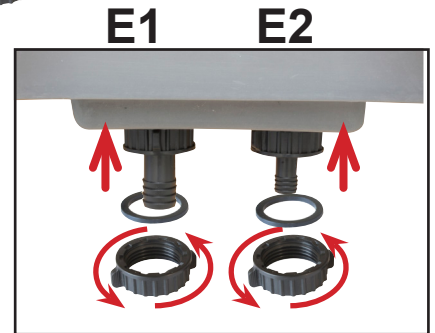

GRATIS

Flora Series
FloraGro 1/2 L
FloraMicro Hard Water 1/2 L
FloraMicro Soft Water 1/2 L
FloraBloom 1/2 L

A	B	C	D	E	F	G
CU09000	RE09000	JN01004 JN01006	TN01005	AL01025	AL11016	PM11058

C

D

⚠️ GUARANTEED ONE YEAR
YOUR PUMP IS GUARANTEED ONE YEAR FROM DATE OF PURCHASE.
It must not be opened or modified
KEEP YOUR INVOICE