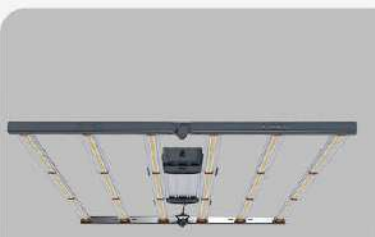

Others

Osram Diodes

Unknown

630W

2.46 $\mu\text{mol}/\text{J}$

1550 $\mu\text{mol}/\text{s}$

4x4FT

NO