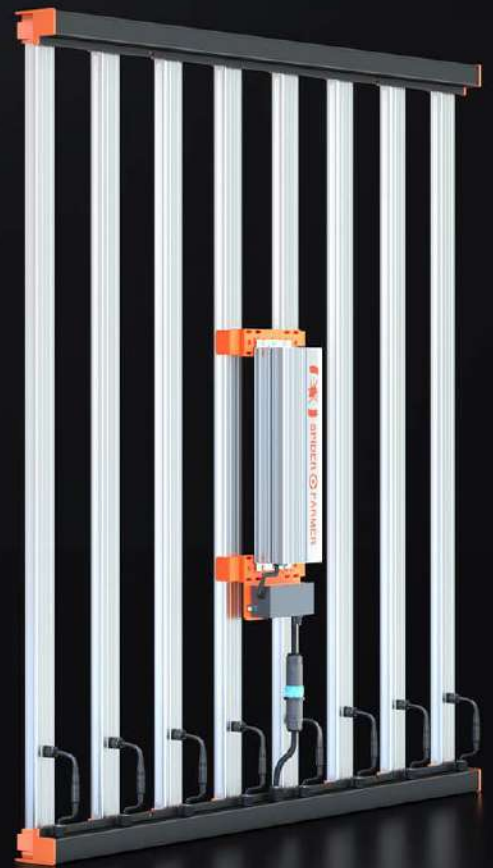

SE7000 PACKING LIST

User Manual	Wire Hooks	YOYO Hangers	Daisy Chain	End Caps
1	2	2	1	4