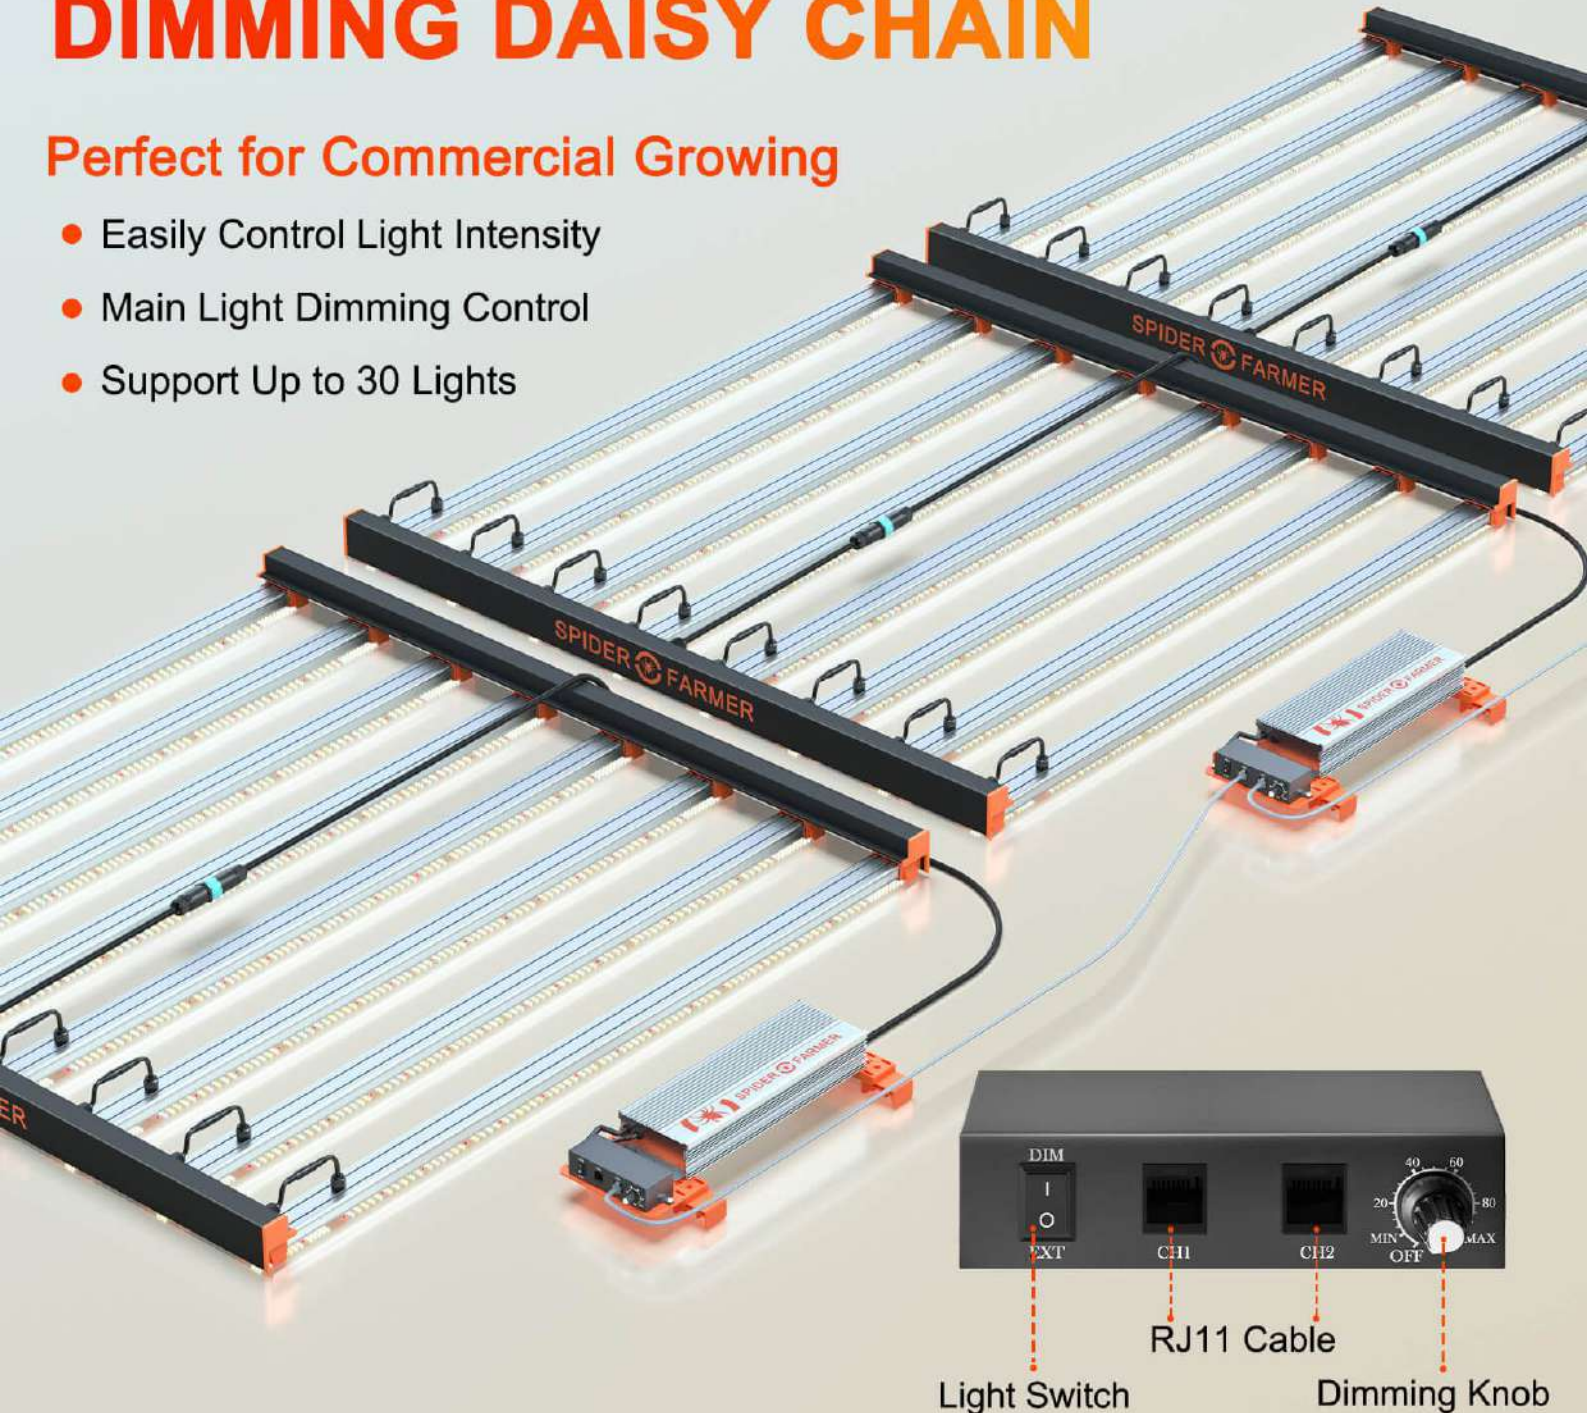

DIMMING DAISY CHAIN

Perfect for Commercial Growing

- Easily Control Light Intensity
- Main Light Dimming Control
- Support Up to 30 Lights