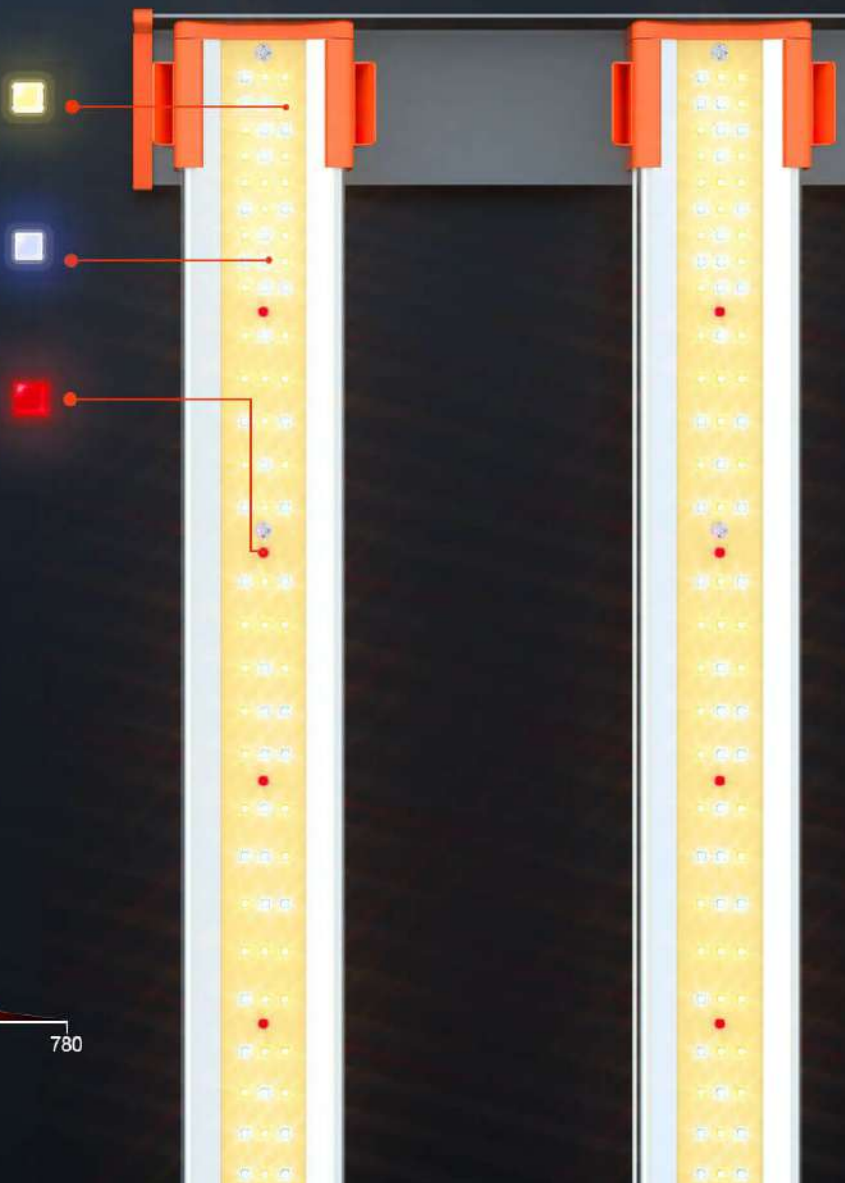

TOP BIN LEDS

SPIDER FARMER DRIVER

- ROHS, UL, CE Certificated
- Detachable, Reduce Heat
- High Efficiency Up To 95%

SPIDER FARMER

SAMSUNG LM301B Diodes

High Output
For High Intensity

Stronger
Light Penetration

YEILD MAX FULL SPECTRUM

Features Samsung Horticulture Series LM301B LEDs
Produce Exceptional Results from Seed to Flower

2800-3200K

Warm White Light

Boost Veg

4800-5000K

Pure White Light

Promote Foliage Growth

660nm

Rich Red Light

Boost Flowering/Fruiting

Full Spectrum

SE7000 PPFD MAP

Uniform Photon Distribution= High Yields on Edge Grow Area

MAXIMUM COVERAGE & UNIFORMITY

✓ Unique Extended Light Bar Design