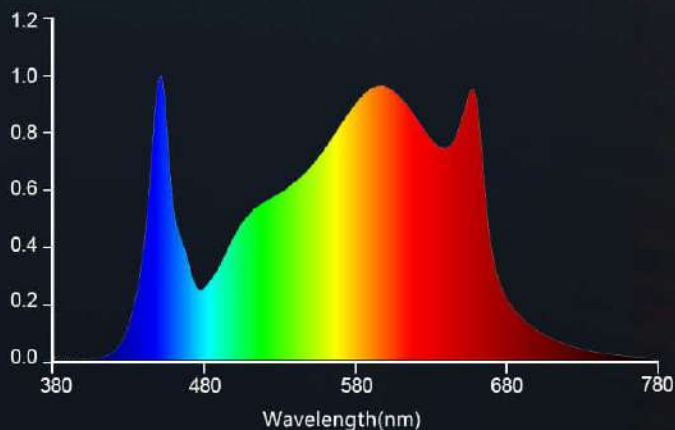

YEILD MAX FULL SPECTRUM

Features Samsung Horticulture Series LM301B LEDs
Produce Exceptional Results from Seed to Flower

2800-3200K

Warm White Light

Boost Veg

4800-5000K

Pure White Light

Promote Foliage Growth

660nm

Rich Red Light

Boost Flowering/Fruiting

Full Spectrum

SE7000 PPFD MAP

Uniform Photon Distribution= High Yields on Edge Grow Area

MAXIMUM COVERAGE & UNIFORMITY

✓ Unique Extended Light Bar Design