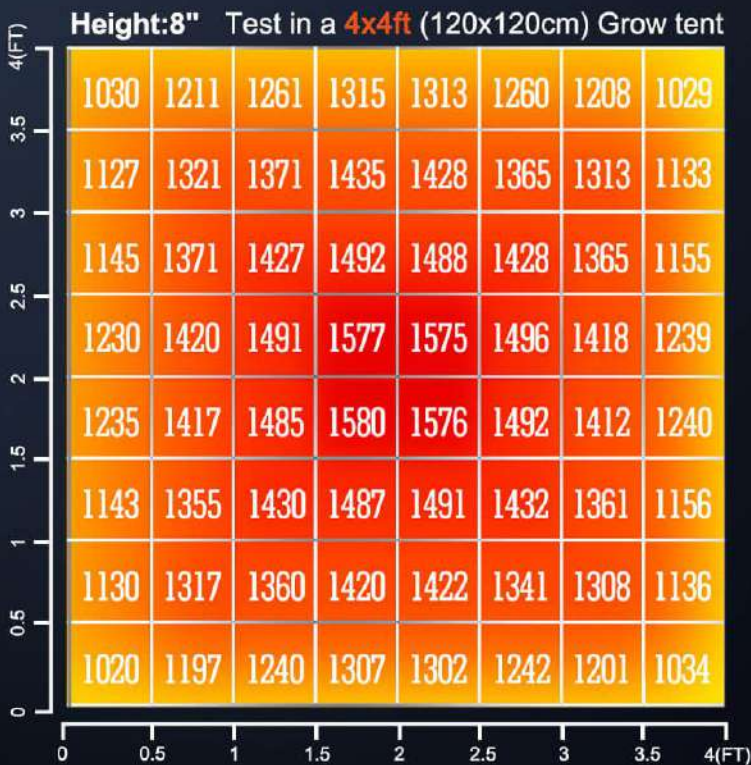

YEILD MAX FULL SPECTRUM

Features Samsung Horticulture Series LM301B LEDs
Produce Exceptional Results from Seed to Flower

2800-3200K

Warm White Light

Boost Veg

4800-5000K

Pure White Light

Promote Foliage Growth

660nm

Rich Red Light

Boost Flowering/Fruiting

Full Spectrum

SE7000 PPFD MAP

Uniform Photon Distribution= High Yields on Edge Grow Area

MAXIMUM COVERAGE & UNIFORMITY

✓ Unique Extended Light Bar Design