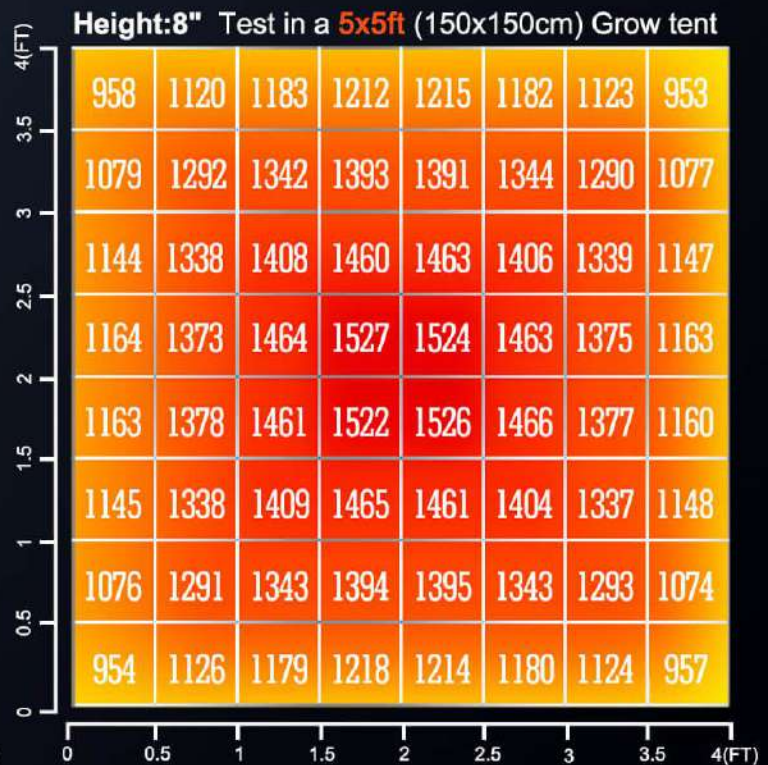

YEILD MAX FULL SPECTRUM

Features Samsung Horticulture Series LM301B LEDs
Produce Exceptional Results from Seed to Flower

2800-3200K

Warm White Light

Boost Veg

4800-5000K

Pure White Light

Promote Foliage Growth

660nm

Rich Red Light

Boost Flowering/Fruiting

Full Spectrum

SE7000 PPFD MAP

Uniform Photon Distribution= High Yields on Edge Grow Area

MAXIMUM COVERAGE & UNIFORMITY

✓ Unique Extended Light Bar Design