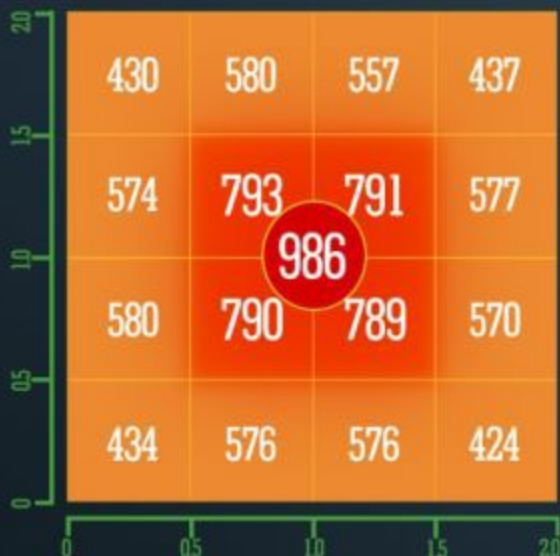

TS600 PPFD MAP

Test in 2X2FT (60X60cm) Grow Tent
PPFD at different suspension height

Height: 12"(30cm)

Height: 14"(36cm)

Height: 18"(46cm)

UPGRADE PAINT REFLECTOR

120° wide-angle light coverage

5 years	WARRANTY	1-3 years
190umol/S	PPFD	Unknow
1.8g/W	MAX YIELD	Unknow
100000H	LIFESPAN	54000H
150W	HPS/MH REPLACE	Unknown
Upgraded LEDS Layout Uniform PPFD	UNIFORMITY	Old layout uneven PPFD
Wide and uniform	RADIATION SCOPE	Small and uneven
Strong	HEAT DISSIPATION	Weak

2022 UPGRADED TS 600

New Lamp Bead Typeset

Full Spectrum

5-years Warranty

120° Reflective

CE/ROHS/DLC

Strong Heat Dissipation

Advanced COOLING SYSTEM

MARS HYDRO GROW TENT 2X2FT

25% UP Higher Reflectivity More Light Output(PPFD)