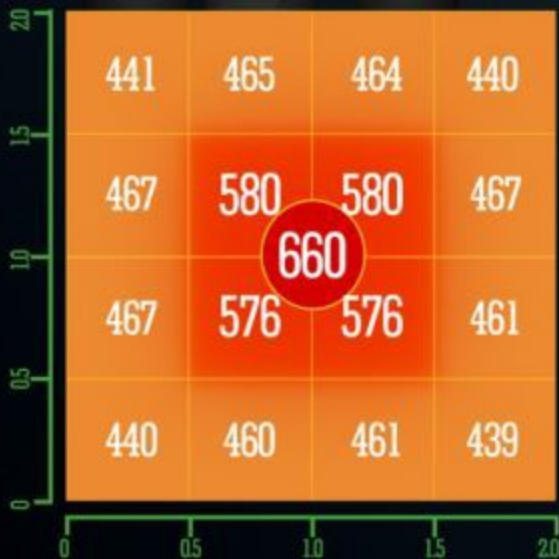

TS600 PPFD MAP

Test in 2X2FT (60X60cm) Grow Tent
PPFD at different suspension height

Height: 12"(30cm)

Height: 14"(36cm)

Height: 18"(46cm)

UPGRADE PAINT REFLECTOR

120° wide-angle light coverage

5 years	WARRANTY	1-3 years
190umol/S	PPFD	Unknow
1.8g/W	MAX YIELD	Unknow
100000H	LIFESPAN	54000H
150W	HPS/MH REPLACE	Unknown
Upgraded LEDS Layout Uniform PPFD	UNIFORMITY	Old layout uneven PPFD
Wide and uniform	RADIATION SCOPE	Small and uneven
Strong	HEAT DISSIPATION	Weak

2022 UPGRADED TS 600

New Lamp Bead Typeset

Full Spectrum

5-years Warranty

120° Reflective

CE/ROHS/DLC

Strong Heat Dissipation

Advanced COOLING SYSTEM

MARS HYDRO GROW TENT 2X2FT

25% UP Higher Reflectivity More Light Output(PPFD)