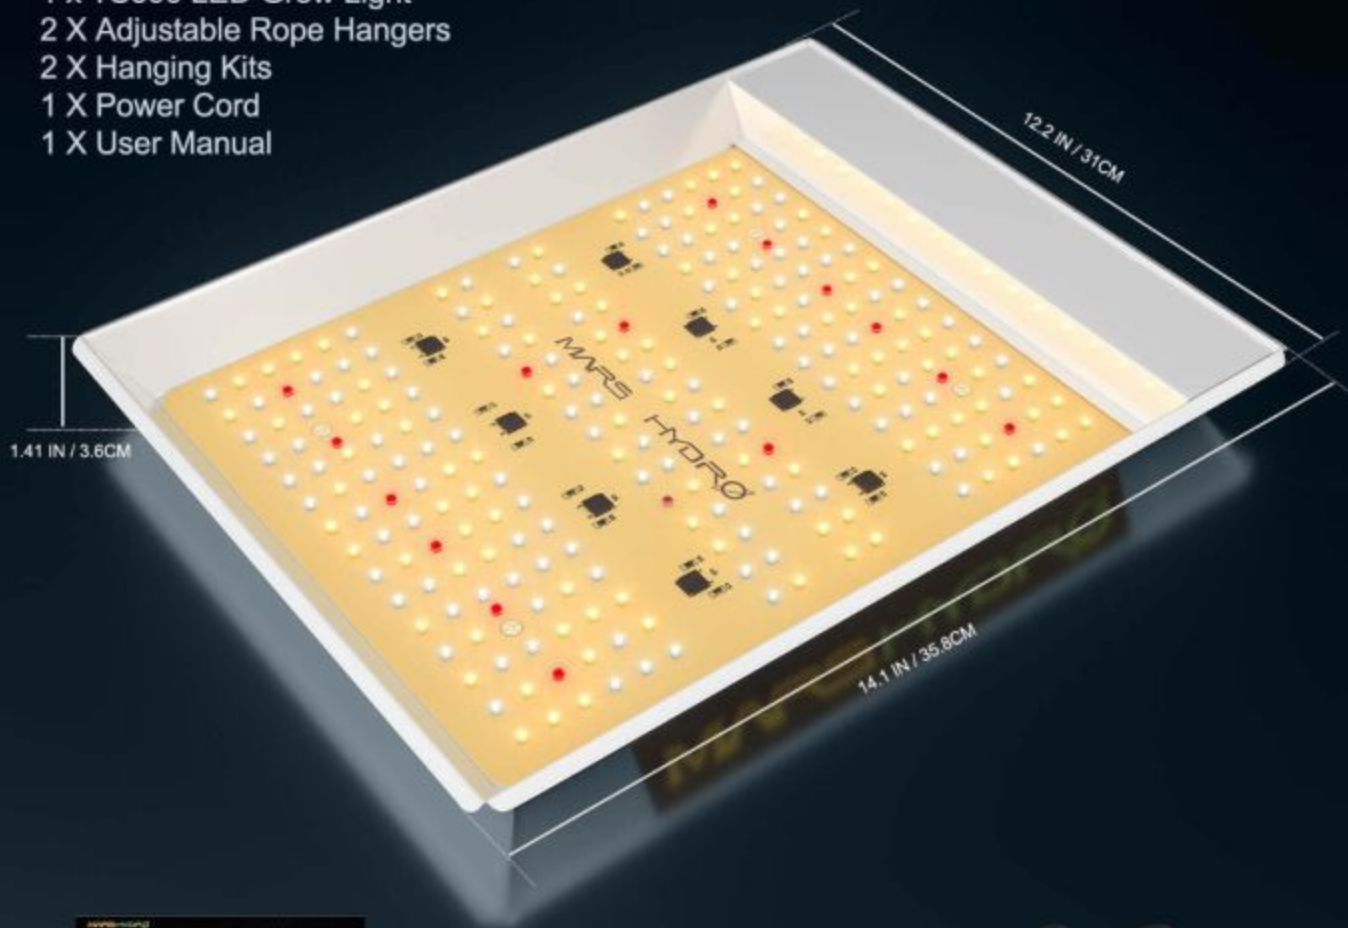

TS600 PPFD MAP

Test in 2X2FT (60X60cm) Grow Tent
PPFD at different suspension height

Height: 12"(30cm)

Height: 14"(36cm)

Height: 18"(46cm)

UPGRADE PAINT REFLECTOR

120° wide-angle light coverage

5 years	WARRANTY	1-3 years
190umol/S	PPFD	Unknow
1.8g/W	MAX YIELD	Unknow
100000H	LIFESPAN	54000H
150W	HPS/MH REPLACE	Unknown
Upgraded LEDS Layout Uniform PPFD	UNIFORMITY	Old layout uneven PPFD
Wide and uniform	RADIATION SCOPE	Small and uneven
Strong	HEAT DISSIPATION	Weak

Stronger

Strong heat dissipation
and longer lifespan

1.0MM

Weaker

Weak heat dissipation
and short lifespan

MARSHYDRO

- 1 x TS600 LED Grow Light
- 2 X Adjustable Rope Hangers
- 2 X Hanging Kits
- 1 X Power Cord
- 1 X User Manual

MARS HYDRO GROW TENT 2X2FT

25% UP Higher Reflectivity More Light Output(PPFD)