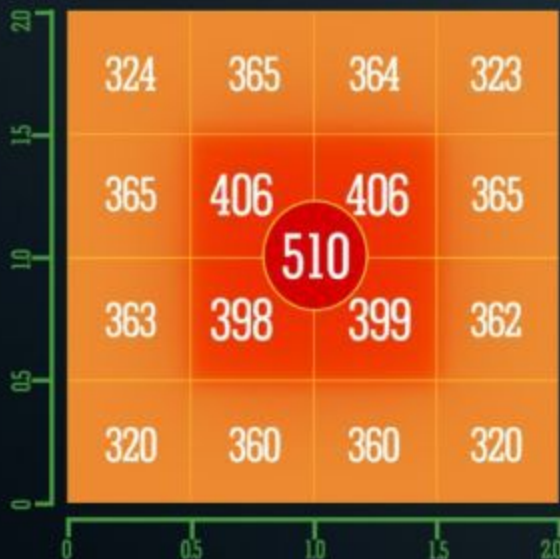

TS600 PPFD MAP

Test in 2X2FT (60X60cm) Grow Tent
PPFD at different suspension height

Height: 12"(30cm)

Height: 14"(36cm)

Height: 18"(46cm)

UPGRADE PAINT REFLECTOR

120° wide-angle light coverage

5 years	WARRANTY	1-3 years
190umol/S	PPFD	Unknow
1.8g/W	MAX YIELD	Unknow
100000H	LIFESPAN	54000H
150W	HPS/MH REPLACE	Unknown
Upgraded LEDS Layout Uniform PPFD	UNIFORMITY	Old layout uneven PPFD
Wide and uniform	RADIATION SCOPE	Small and uneven
Strong	HEAT DISSIPATION	Weak

2022 UPGRADED TS 600

New Lamp Bead Typeset

Full Spectrum

5-years Warranty

120° Reflective

CE/ROHS/DLC

Strong Heat Dissipation

Advanced COOLING SYSTEM

Stronger

Strong heat dissipation
and longer lifespan

1.0MM

Weaker

Weak heat dissipation
and short lifespan

MARSHYDRO

- 1 x TS600 LED Grow Light
- 2 X Adjustable Rope Hangers
- 2 X Hanging Kits
- 1 X Power Cord
- 1 X User Manual

MARS HYDRO GROW TENT 2X2FT

25% UP Higher Reflectivity More Light Output(PPFD)