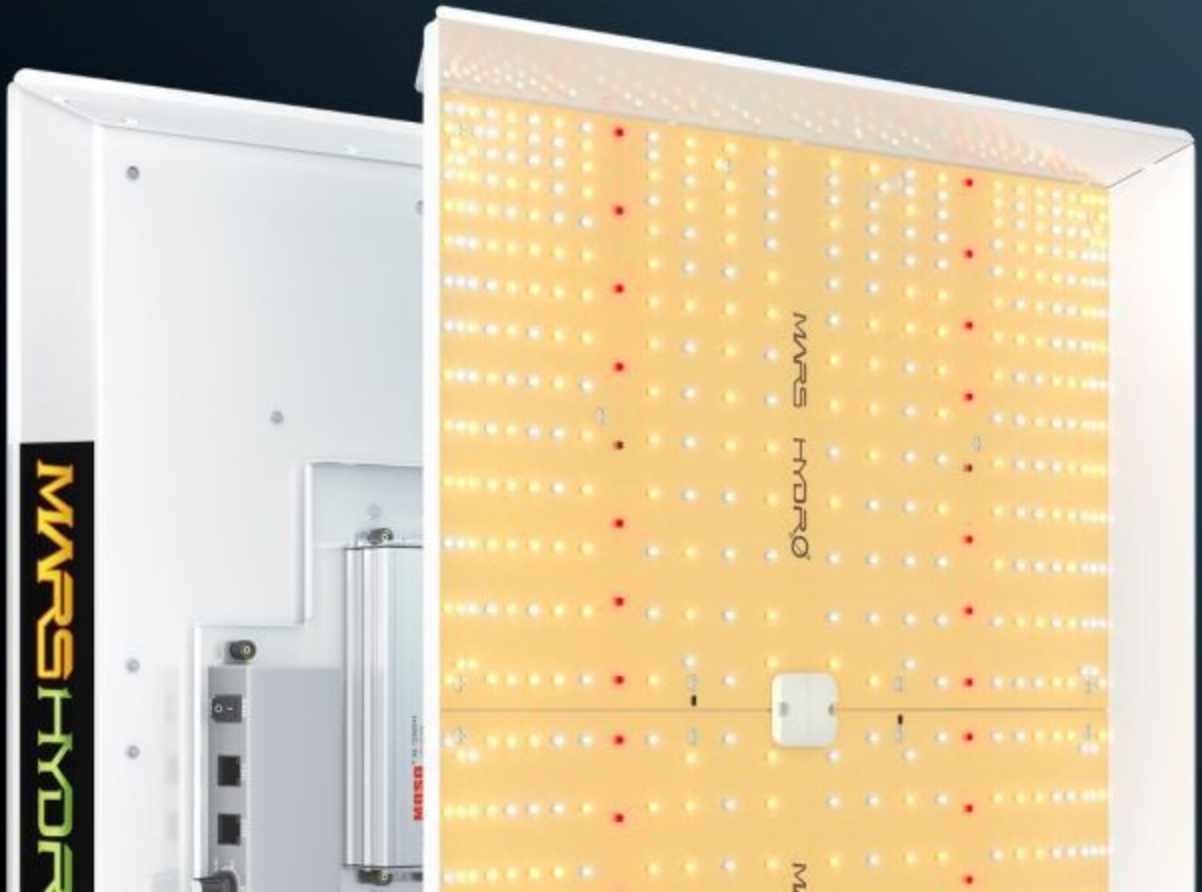

2022 UPGRADED TSW 2000

Dimmable

Full Spectrum

5-years Warranty

120° Reflective

ETL/ROHS/DLC

Strong Heat Dissipation