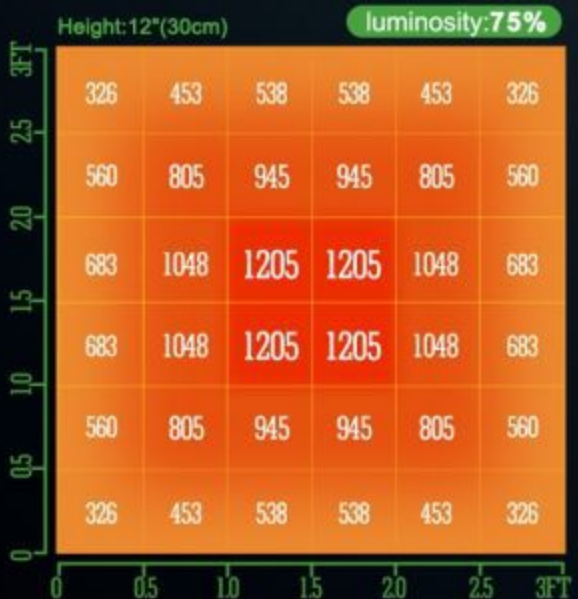

TSW 2000 PPFD MAP Test in 3X3FT(90x90cm) Grow Tent

UPGRADE PAINT REFLECTOR

120° wide-angle light coverage

5 years	WARRANTY	1-3 years
Brand driver detachable	DRIVER	Unknown driver undetachable
YES	DIMMER BOX	NO
YES	DAISY CHAIN	NO
776 umol/m2s@12	PPFD	700 umol/m2s@12
2.6 umol/J	PPE	2.5 umol/J
2.3g/watt	MAX YIELD	Unknown
100000H	LIFESPAN	54000H
Upgraded LEDS Layout Uniform PPFD	UNIFORMITY	Old layout uneven PPFD
Wide and uniform	RADIATION SCOPE	Small and uneven
Strong	HEAT DISSIPATION	Weak