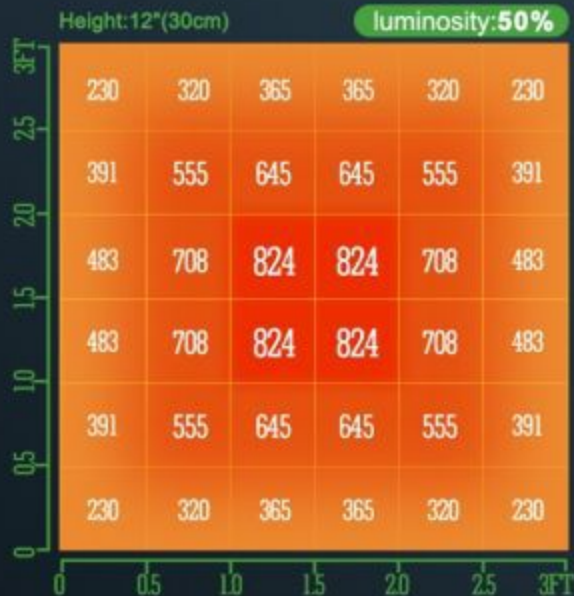

TSW 2000 PPFD MAP Test in 3X3FT(90x90cm) Grow Tent

UPGRADE PAINT REFLECTOR

120° wide-angle light coverage

5 years	WARRANTY	1-3 years
Brand driver detachable	DRIVER	Unknown driver undetachable
YES	DIMMER BOX	NO
YES	DAISY CHAIN	NO
776 umol/m2s@12	PPFD	700 umol/m2s@12
2.6 umol/J	PPE	2.5 umol/J
2.3g/watt	MAX YIELD	Unknown
100000H	LIFESPAN	54000H
Upgraded LEDS Layout Uniform PPFD	UNIFORMITY	Old layout uneven PPFD
Wide and uniform	RADIATION SCOPE	Small and uneven
Strong	HEAT DISSIPATION	Weak