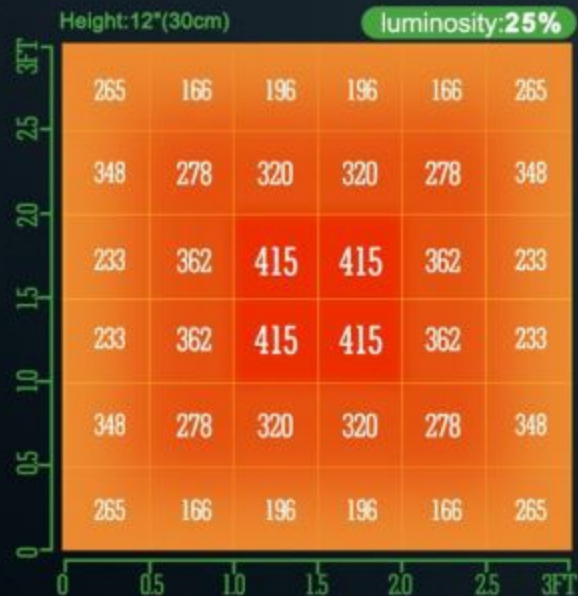

TSW 2000 PPFD MAP Test in 3X3FT(90x90cm) Grow Tent

UPGRADE PAINT REFLECTOR

120° wide-angle light coverage

5 years	WARRANTY	1-3 years
Brand driver detachable	DRIVER	Unknown driver undetachable
YES	DIMMER BOX	NO
YES	DAISY CHAIN	NO
776 umol/m2s@12	PPFD	700 umol/m2s@12
2.6 umol/J	PPE	2.5 umol/J
2.3g/watt	MAX YIELD	Unknown
100000H	LIFESPAN	54000H
Upgraded LEDS Layout Uniform PPFD	UNIFORMITY	Old layout uneven PPFD
Wide and uniform	RADIATION SCOPE	Small and uneven
Strong	HEAT DISSIPATION	Weak

Higher Reflectivity
More Light Output (PPFD)

MARS HYDRO GROW TENT 4*4ft

OURS

OTHERS

MARSHYDRØ

- 1 x TSW2000 LED Grow Light
- 1 x Driver
- 1 x Power Cord
- 1 x User Manual
- 1 x Hanging Kit