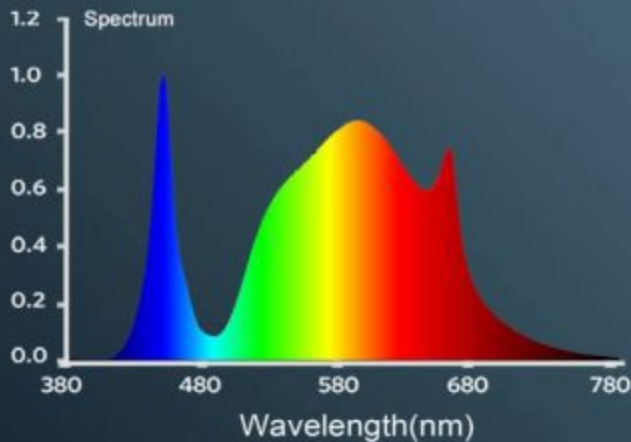

# TS 1000 PPFD MAP

Test in 2X2FT(60x60cm) Grow Tent

- 3000K:**  
Boots Plants Flowering  
and Boost Yields
- 5000K:**  
Promotes Plants Germination
- 660nm:**  
Promotes Plants Flowering
- 760nm:**  
Looks Dim Promotes the Flowering  
and Boost Yields