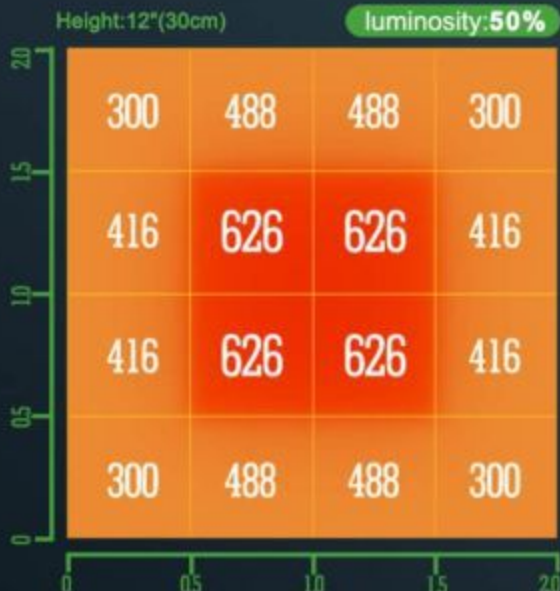

# TS 1000 PPFD MAP

Test in 2X2FT(60x60cm) Grow Tent

- 3000K:**  
Boots Plants Flowering  
and Boost Yields
- 5000K:**  
Promotes Plants Germination
- 660nm:**  
Promotes Plants Flowering
- 760nm:**  
Looks Dim Promotes the Flowering  
and Boost Yields