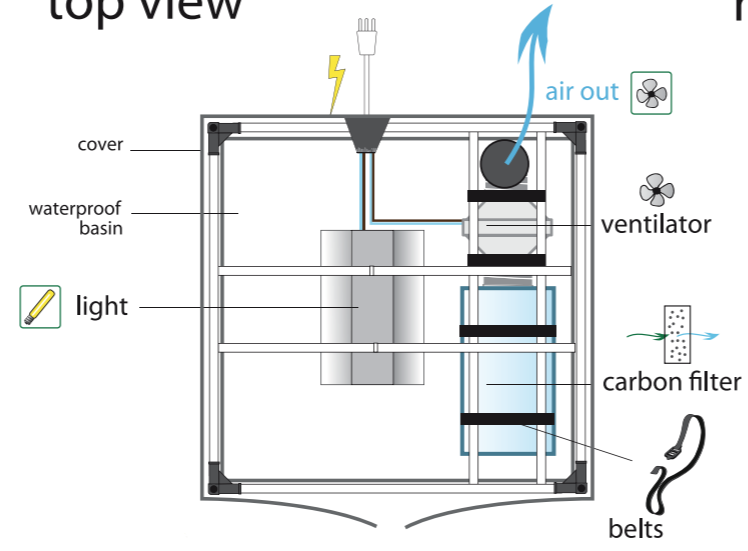

top view

rear view

ASSEMBLY INSTRUCTIONS
120L / 145L

ivomart.net

1

no tools
washable
max weight
110 lb max

8x
4x
22x
6x
6x
8x
8x
8x

2