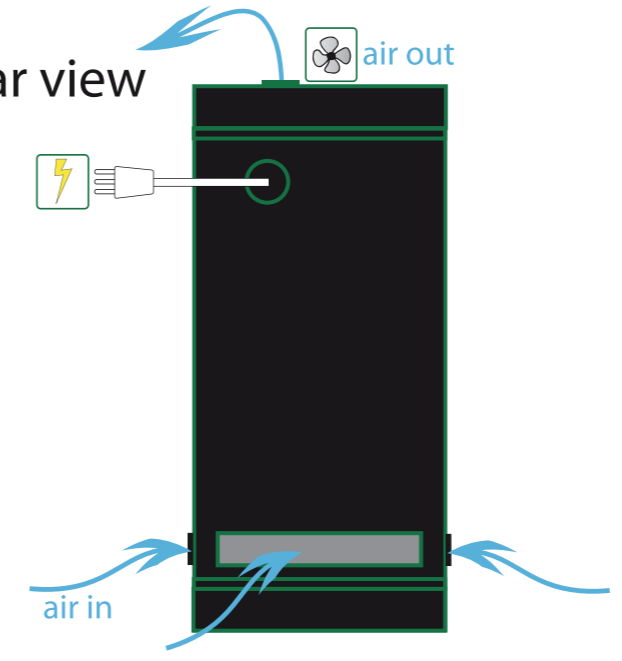

top view

rear view

ASSEMBLY INSTRUCTIONS
120L / 145L

ivomart.net

1

no tools
washable
max weight
110 lb max

8x
4x
22x
6x
6x
8x
8x
8x

2