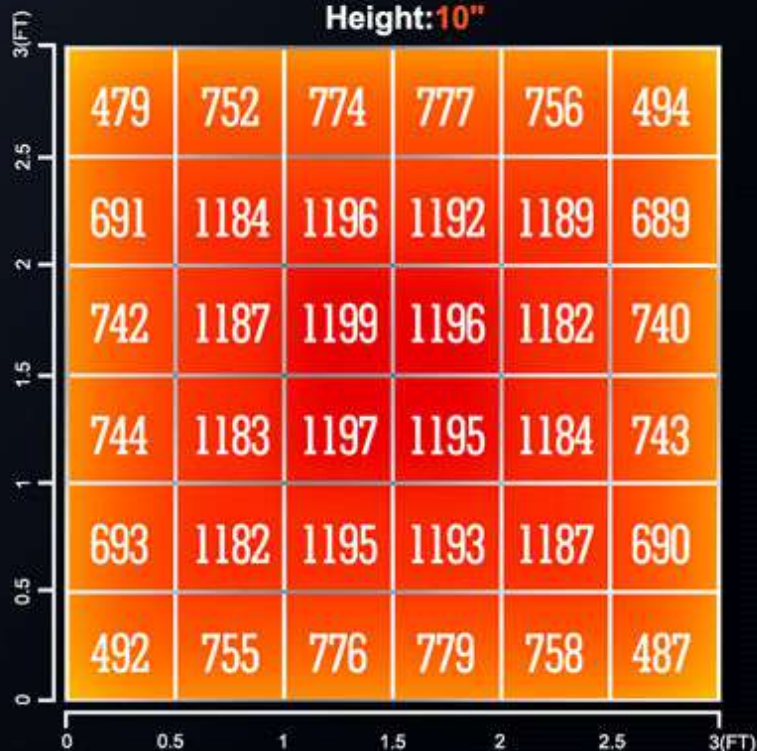

Promote Foliage Growth

660nm Rich Red Light

Boost Flowering/Fruiting

730-740nm IR Light

Speed Up Phytochrome Conversion

380-410nm UV Light

Higher Flower Quality & Weight

Full Spectrum

SE3000 PPFD MAP

Test in a 3x3FT(90x90cm)Grow Tent

Height:8"

Height:10"

Uniform Photon Distribution = High Yields on Edge Area

MAXIMUM COVERAGE & UNIFORMITY

✓ Unique Extended Light Bar Design

Provide full & even canopy distribution
Especially to the outer edge cultivation areas

SE3000 SPECIFICATIONS

Warranty: 5-Year Local Standard Warranty

Product Dimension: 24.02" x 24.02" x 2.95"

- Power Draw: 300W
- Personal Coverage: 3x3 FT
- Commercial Coverage: 2x2 FT
- LEDs: 896 PCS
- Efficacy: 2.7 umol/J
- PPF: 770.65 umol/m²/s
- Certifications: ETL, CE, DLC