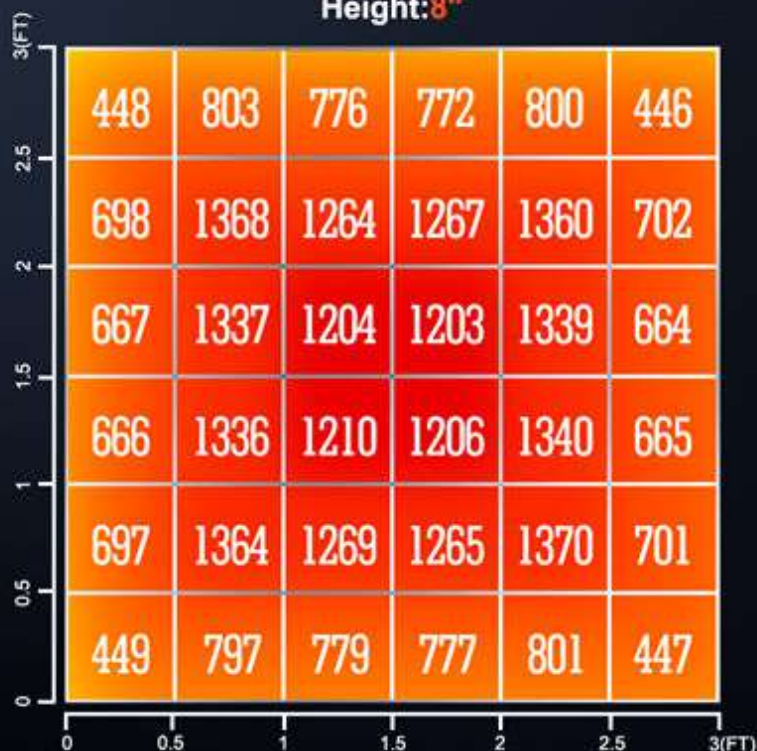

Stronger
Light Penetration

YEILD MAX FULL SPECTRUM

Features Samsung Horticulture Series LM301B LEDs
Produce Exceptional Results from Seed to Flower

2800-3200K Warm White Light

Boost Veg

4800-5000K Pure White Light

Promote Foliage Growth

660nm Rich Red Light

Boost Flowering/Fruiting

730-740nm IR Light

Speed Up Phytochrome Conversion

380-410nm UV Light

Higher Flower Quality & Weight

Full Spectrum

SE3000 PPFD MAP

Test in a 3x3FT(90x90cm)Grow Tent

Height:8"

Height:10"

Uniform Photon Distribution = High Yields on Edge Area

MAXIMUM COVERAGE & UNIFORMITY

✓ Unique Extended Light Bar Design

Provide full & even canopy distribution
Especially to the outer edge cultivation areas

SE3000 SPECIFICATIONS

Warranty: 5-Year Local Standard Warranty

Product Dimension: 24.02" x 24.02" x 2.95"

- Power Draw: 300W
- Personal Coverage: 3x3 FT
- Commercial Coverage: 2x2 FT
- LEDs: 896 PCS
- Efficacy: 2.7 umol/J
- PPF: 770.65 umol/m²/s
- Certifications: ETL, CE, DLC