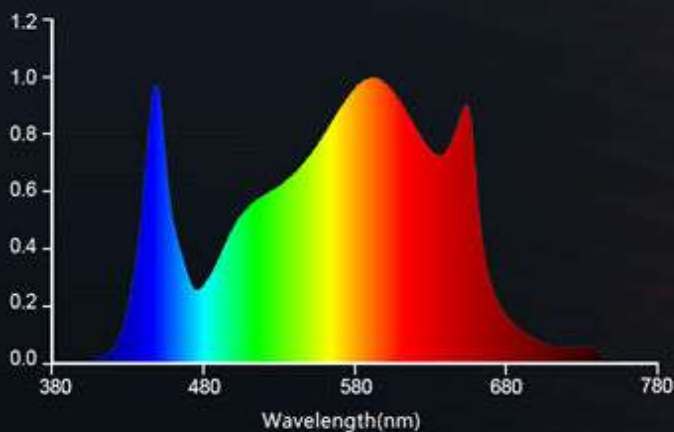

Stronger
Light Penetration

YEILD MAX FULL SPECTRUM

Features Samsung Horticulture Series LM301B LEDs
Produce Exceptional Results from Seed to Flower

2800-3200K Warm White Light

Boost Veg

4800-5000K Pure White Light

Promote Foliage Growth

660nm Rich Red Light

Boost Flowering/Fruiting

730-740nm IR Light

Speed Up Phytochrome Conversion

380-410nm UV Light

Higher Flower Quality & Weight

Full Spectrum