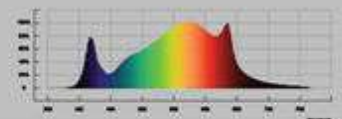

DIODES

DRIVER

POWER

PPE

PPF

COVERAGE

UV/IR

SPECTRUM