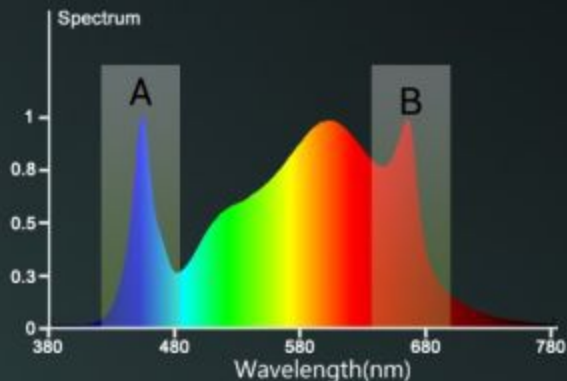

SAMSUNG
HORTICULTURE LED

Illuminated

MARSHYDRØ FC 4800

FC4800 PPFD DATA

Test in 4x4ft(120x120CM)grow tent

Use CO2 At Height of 8''

Not Use CO2 At Height of 12''

MIX FULL SPECTRUM GRAPH

Test in 4x4ft(120x120CM)grow tent

A Enhanced Blue Spectrum:
Promote veg, accelerate growth

B Rich Red Spectrum:
Boost crop yield & quality

 Warm White Light(3000K)
Boost Flowering

 White Light(5000K)
Promote Germination