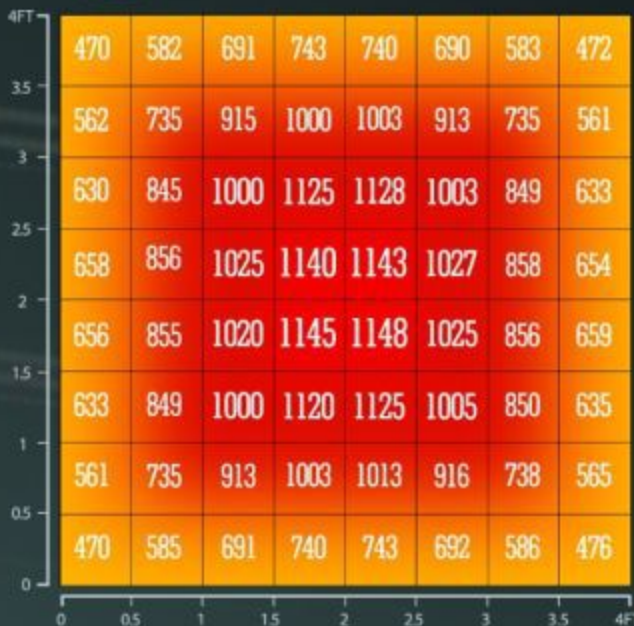

SAMSUNG
HORTICULTURE LED

Illuminated

MARSHYDRØ FC 4800

FC4800 PPFD DATA

Test in 4x4ft(120x120CM)grow tent

Use CO2 At Height of 8''

Not Use CO2 At Height of 12''

MIX FULL SPECTRUM GRAPH

Test in 4x4ft(120x120CM)grow tent

A Enhanced Blue Spectrum:
Promote veg, accelerate growth

B Rich Red Spectrum:
Boost crop yield & quality

 Warm White Light(3000K)
Boost Flowering

 White Light(5000K)
Promote Germination