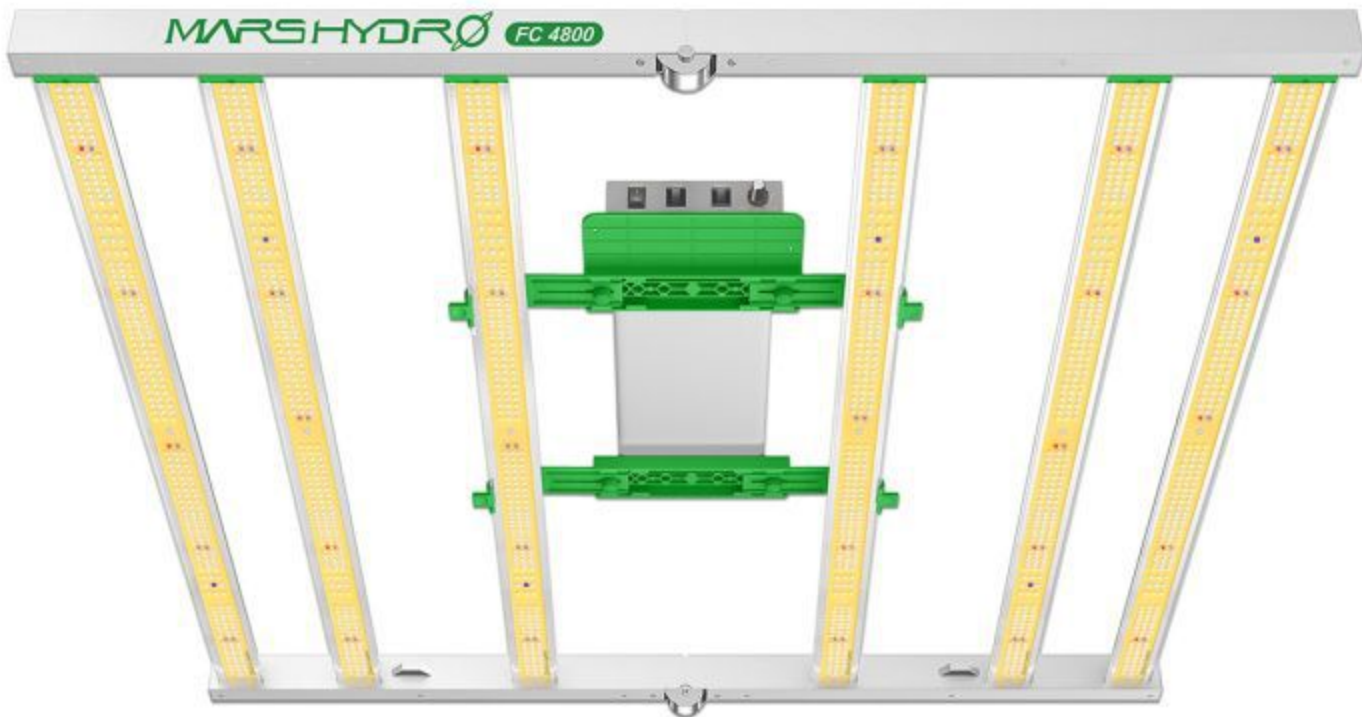

SAMSUNG
HORTICULTURE LED

Illuminated

MARSHYDRØ FC 4800

FC4800 PPFD DATA

Test in 4x4ft(120x120CM)grow tent

Use CO2 At Height of 8''

Not Use CO2 At Height of 12''

MIX FULL SPECTRUM GRAPH

Test in 4x4ft(120x120CM)grow tent

A Enhanced Blue Spectrum:
Promote veg, accelerate growth

B Rich Red Spectrum:
Boost crop yield & quality

 Warm White Light(3000K)
Boost Flowering

 White Light(5000K)
Promote Germination

4x4 FT

MAX COVERAGE

4x4 FT

PROFESSIONAL GROW LIGHTS

TOP Yield Light for 4x4 GROW ROOM

2.85 High Efficacy:
 $\mu\text{mol}/\text{J}$

1366 Par Value:
 $\mu\text{mol}/\text{s}$

3.0 Max Yield:
g / w

Up to 30 lights can be connected

Uniform High PPFD Data

Light Hangs Close to Plants

Plants Vigorously on Whole Space

High PPFD on Center

Light Hangs far away from Plants

Plants not Grow Well

FC4800