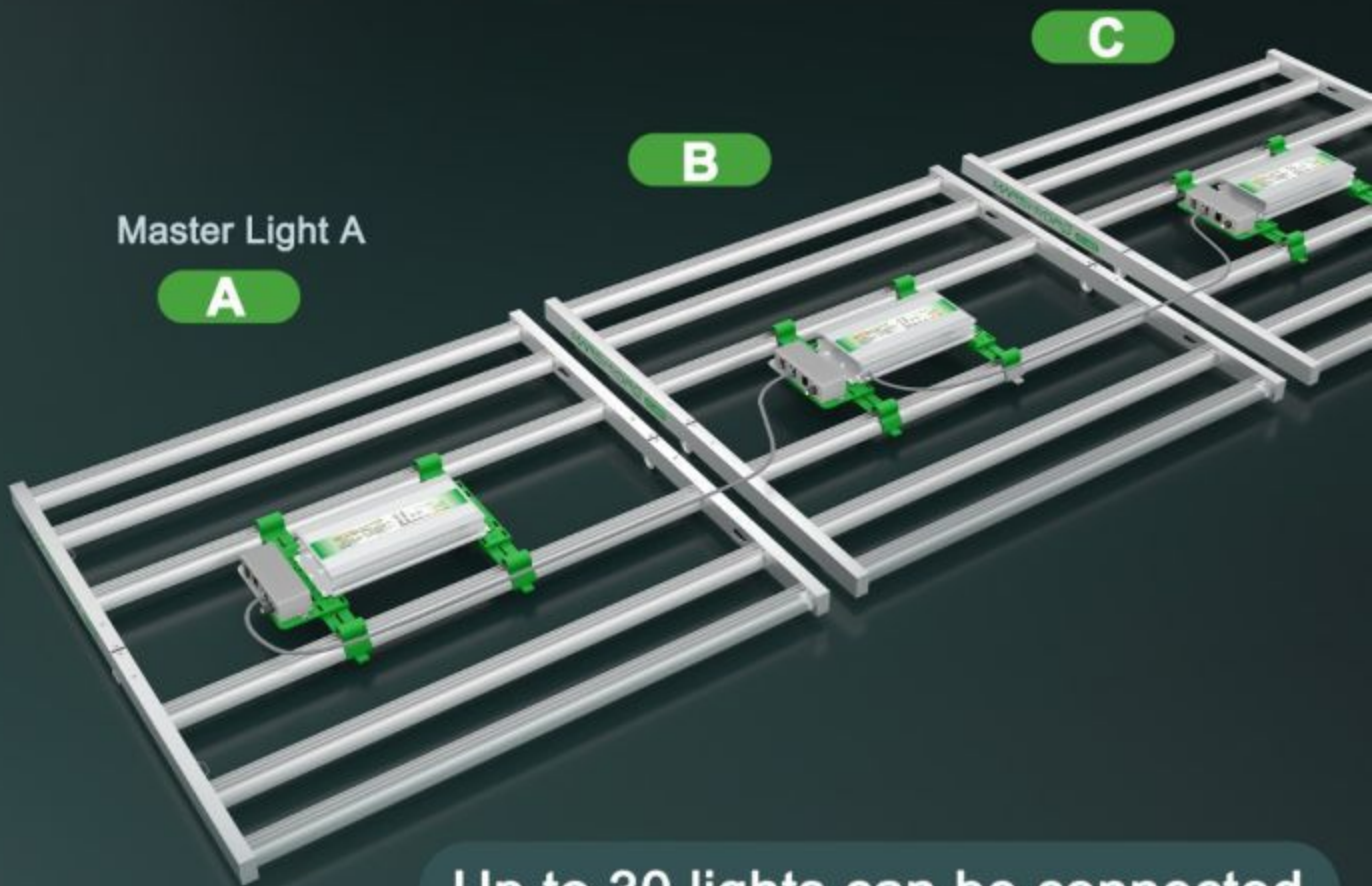

1680 Pcs Samsung LM301B Diodes

Heat Dissipation 6-Bar

Dimming Daisy Chain

Unique Foldable Design

DIMMING CONTROL & DAISY CHAIN

- Connect all lights
- Turn all lights dimmer knob to "0"
- Use dimmer of master light A to control all lights

Up to 30 lights can be connected

Uniform High PPFD Data

Light Hangs Close to Plants

Plants Vigorously on Whole Space

High PPFD on Center

Light Hangs far away from Plants

Plants not Grow Well

FC4800